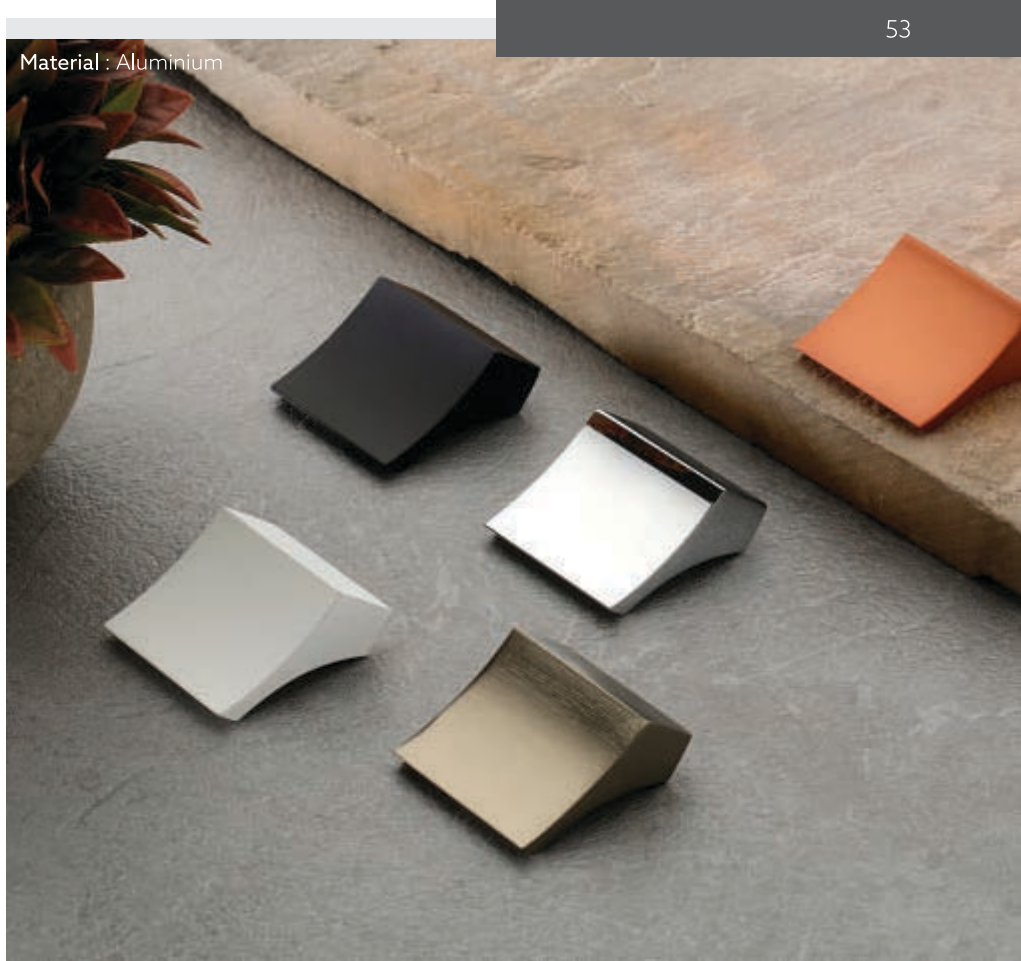

Material : Aluminium

Knob-4

Size	Packing
25	36

Finish

CP, ASS, Black, White, Copper