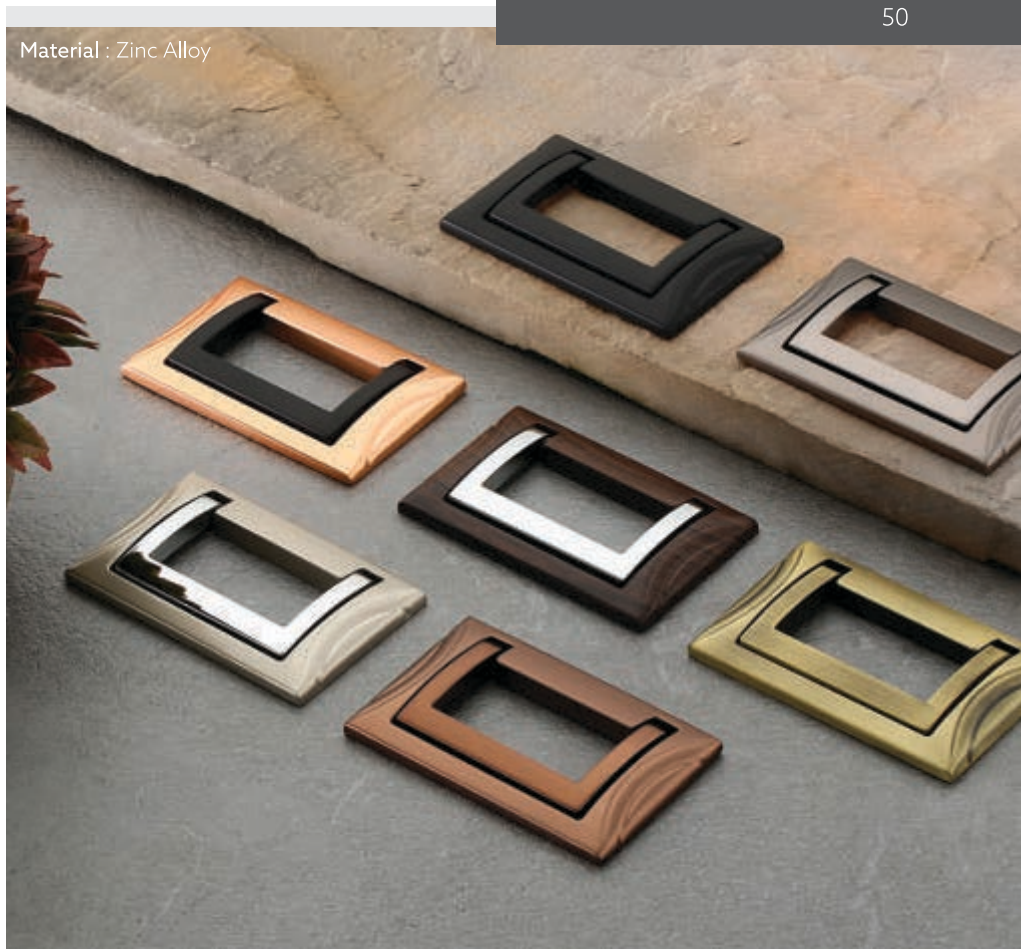

P-3

Size	Packing
197	18
247	18
297	18
347	18
397	15
447	15
497	15
547	15
597	10
897	10
.....	.....

Finish

ASS, Rose, CP, Black

Material : Aluminium

50

Material : Zinc Alloy

Kadi-1

Size	Packing
Standard	36

Finish

Satin/CP, Black/TT, Rose/TT

Cubic/CP, B/A, Alloy/Black, Matt/Black