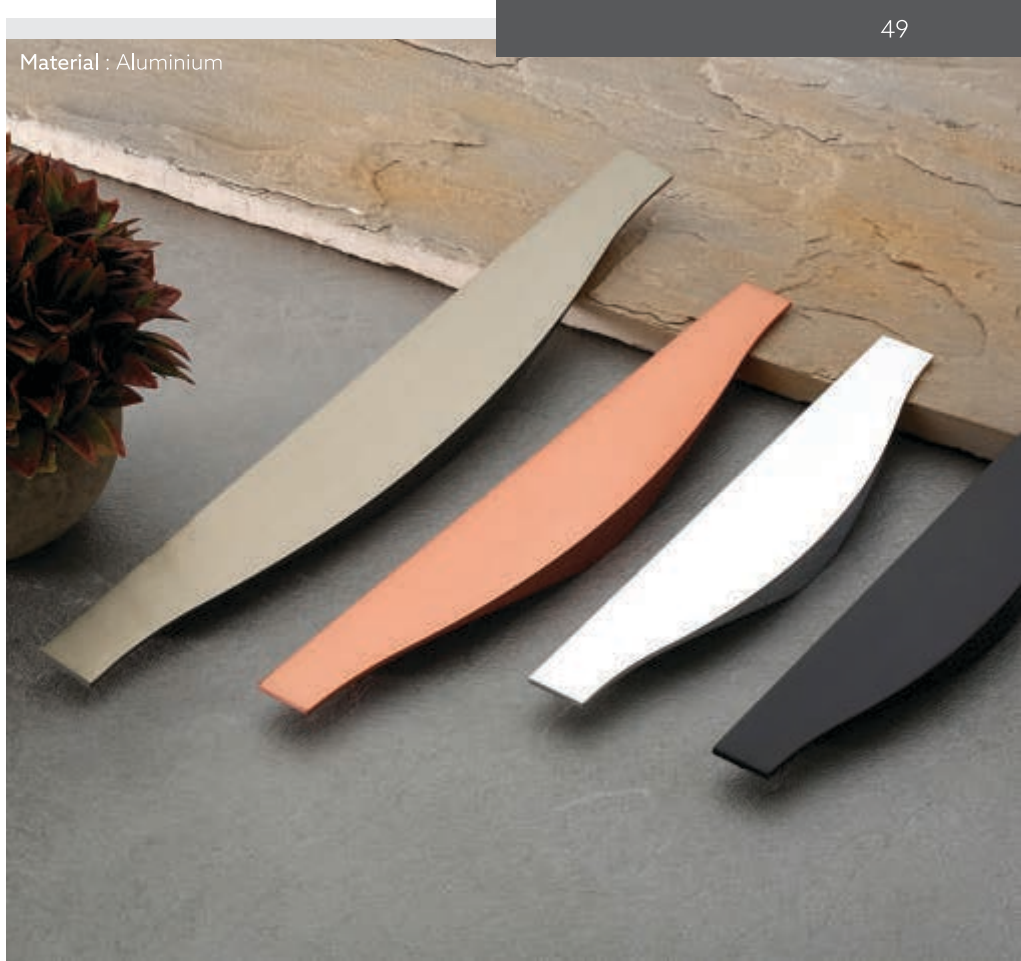

Finish

ASS, Rose, CP, Black