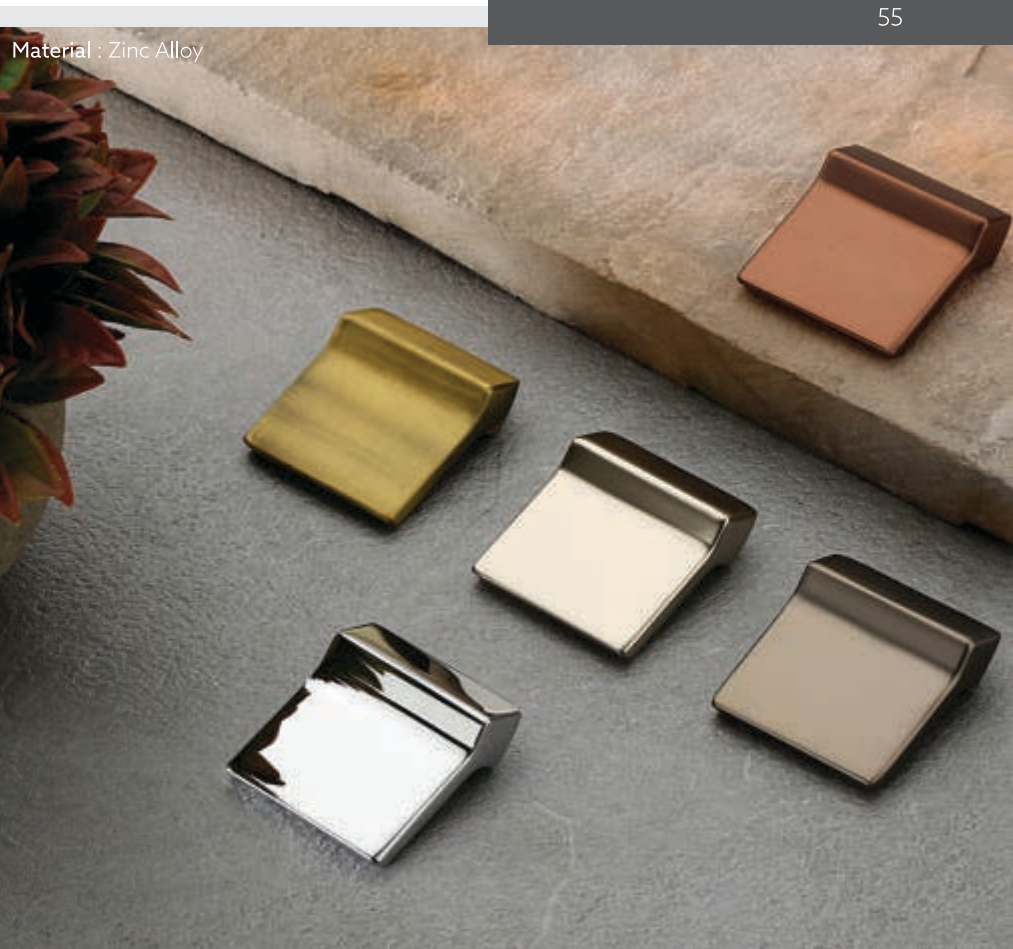

Size	Packing
Standard	36

Finish

CP, Satin, Rose, Black, Copper/TT, B/A

Material : Zinc Alloy

Knob-7

Size	Packing
Standard	36

Finish

CP, Satin, Rose, Black, Copper/TT, B/A