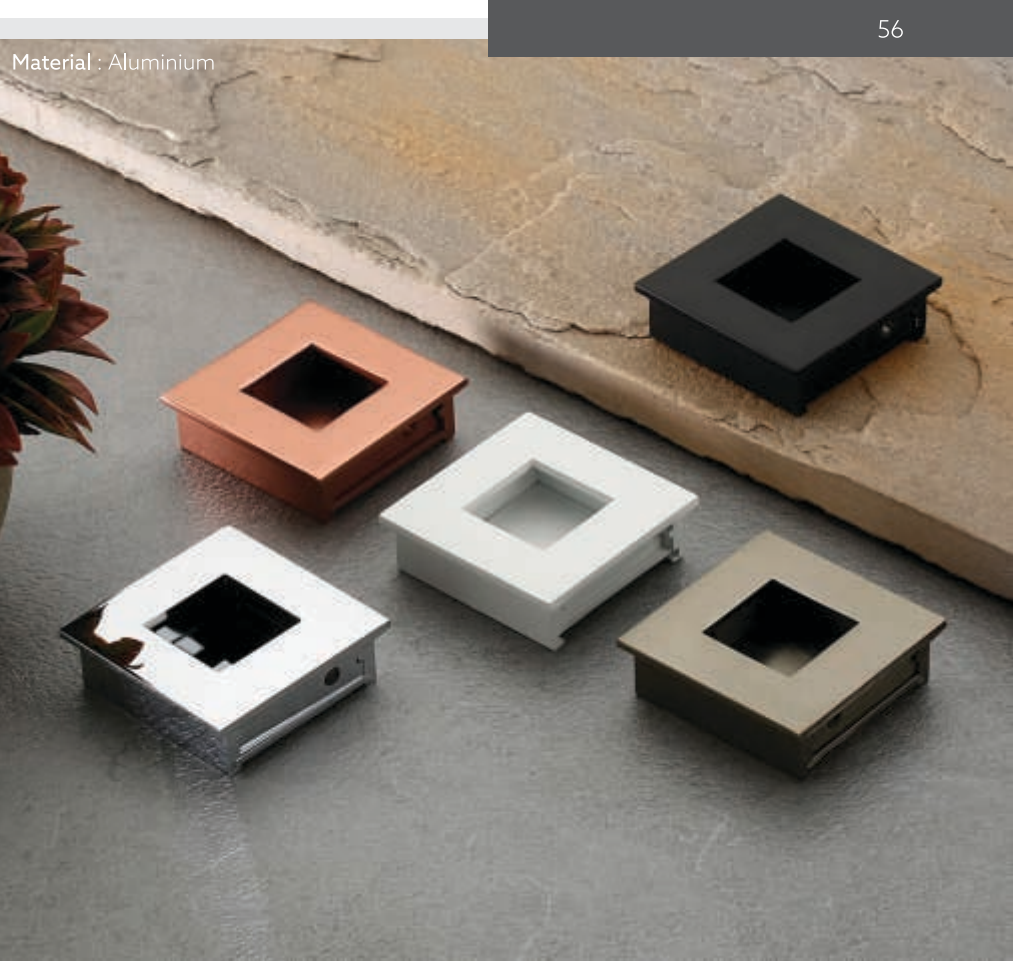

Material : Aluminium

56

Knob-10

Size	Packing
36	36

Finish

CP, ASS, Black, White, Rose