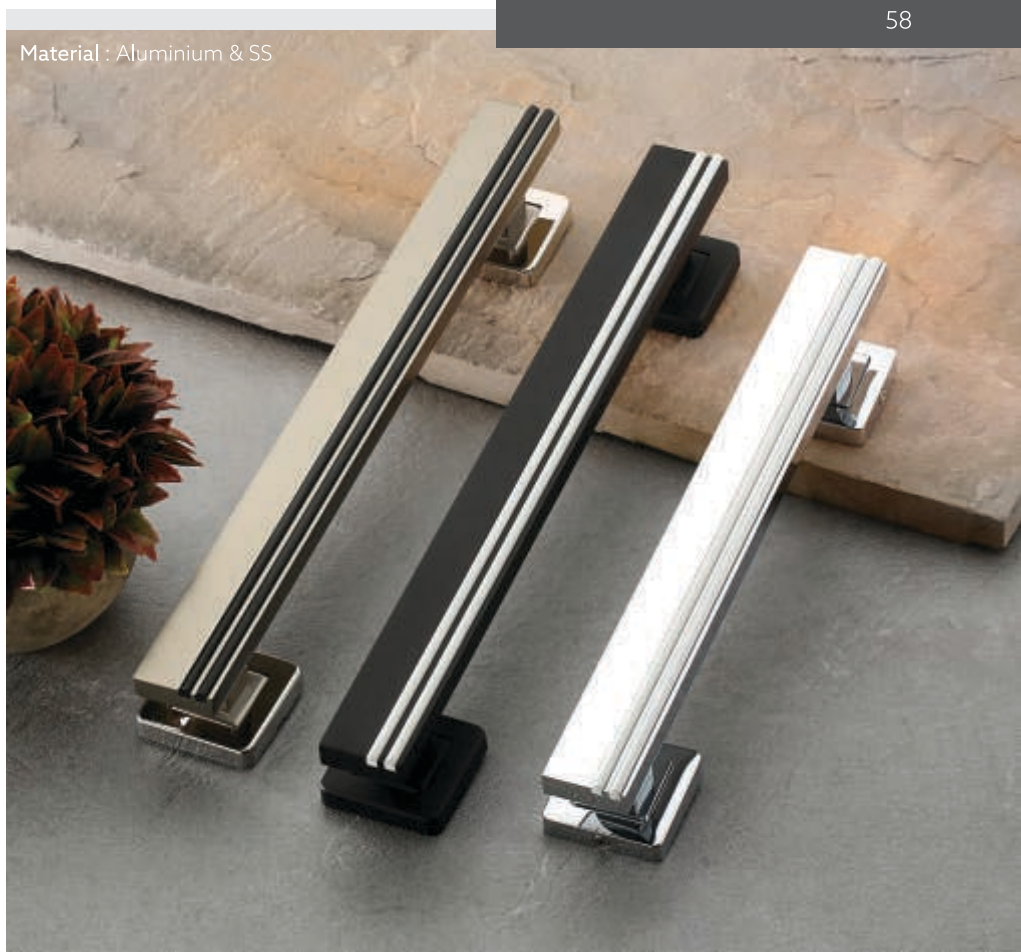

Finish

SS/Black, CP/White, Black/White

Material : Aluminium & SS