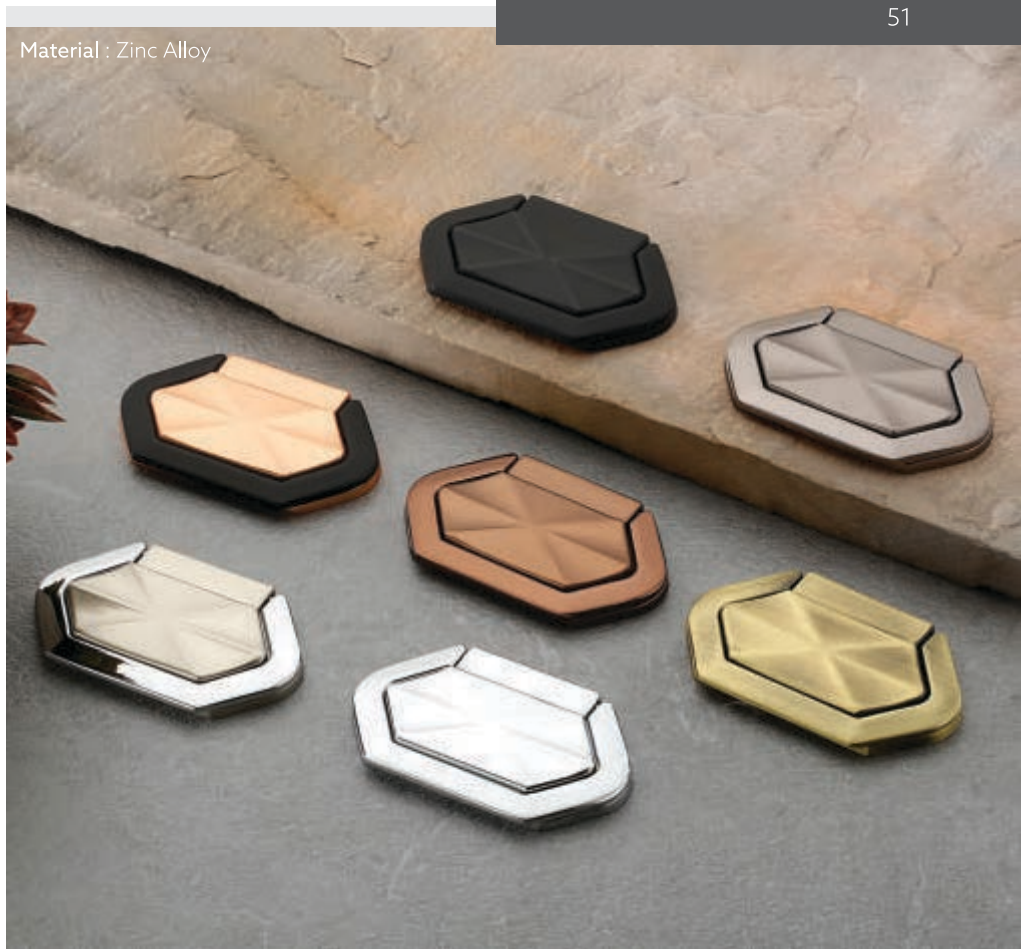

Kadi-4

Size	Packing
Standard	36

Finish

CP, Satin/CP, Black/TT, Rose/TT
B/A, Alloy/Black, Matt/Black