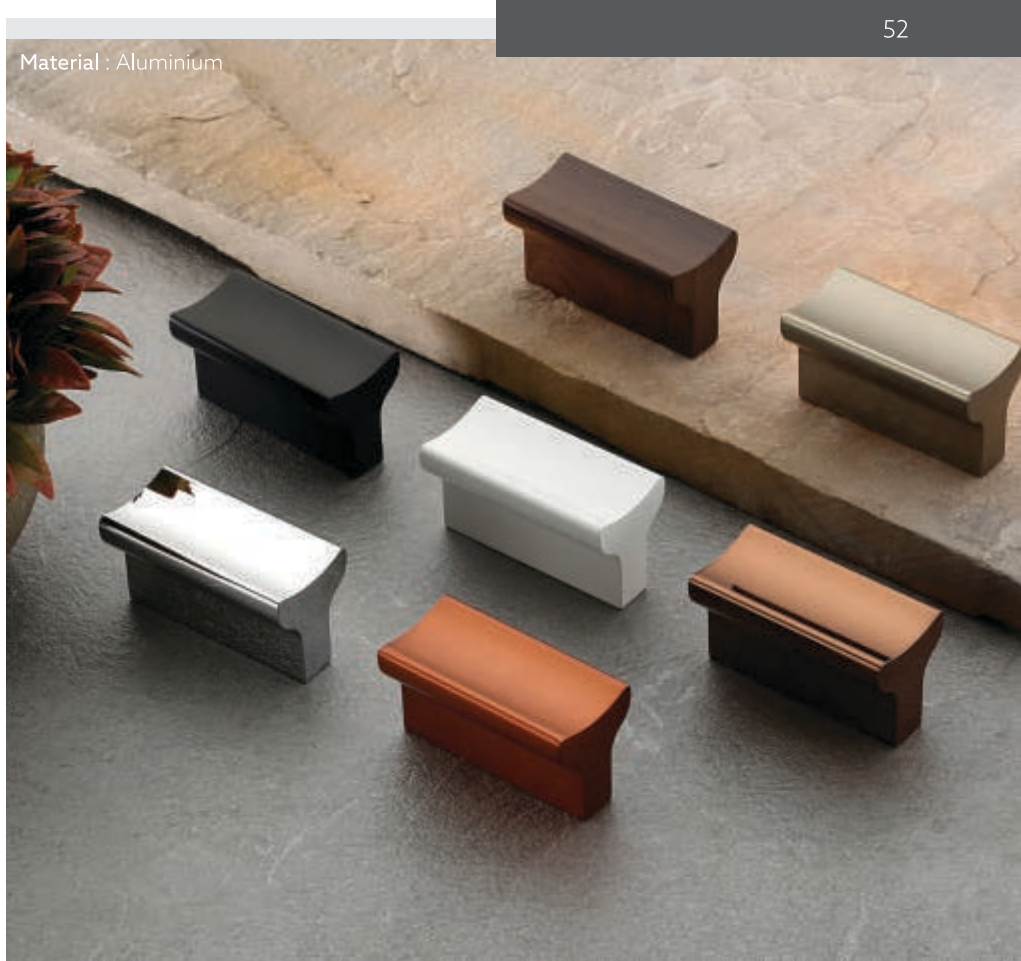

CP/White, Rose/White,
Satin/Black, B/A, Gold/Black

Knob-2

Size	Packing
32	36

Finish

ASS, Rose, CP, Black, White,
Cubic, Copper

Material : Aluminium

Material : Aluminium

Knob-3